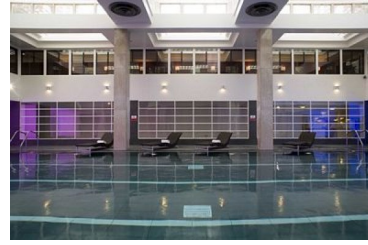

Pimlico Apartment London

Short Stay Serviced Apartments in Pimlico, United Kingdom - To Let

REF: SL046

★★★★

Featured Listing

Prices

Apartments	Nightly Rate 1-14 Nights	Nightly Rate 15-28 Nights	Nightly Rate 29+ Nights
Studio Bedroom Apartment	180.00	170.00	160.00
One Bedroom Apartment	200.00	180.00	170.00
Deluxe One Bedroom Apartment	250.00	240.00	230.00
Two Bedroom Apartment	296.00	276.00	256.00
Deluxe Two Bedroom Apartment	340.00	320.00	300.00
Three Bedroom Apartment	385.00	370.00	365.00

Serviced Apartments in UK

- Corporate short stays
- Temporary accommodation
- Serviced apartments
- Short stay apartments
- Temporary housing in UK
- Short term accommodation
- Holiday apartments rentals
- 5 Star serviced apartments
- Luxury serviced apartments
- Serviced apartments short stays
- Vacation apartments short stays
- Self catering apartments

London

- Aldgate
- Baker Street
- Camden
- Chelsea
- Covent Garden
- Marylebone
- Holborn
- Kensington
- Knightsbridge
- The City of London
- Windsor
- Uxbridge

England, Wales, Scotland & UK

- London
- Cardiff
- Richmond
- Reading
- Swindon
- Slough
- Manchester
- Newcastle
- Edinburgh
- Glasgow